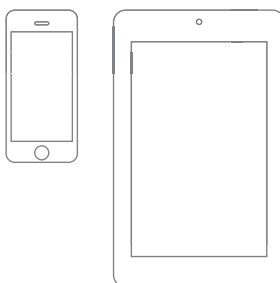

Stream music and soundtracks from mobile phones, tablets and laptops wirelessly using *bluetooth*® wireless technology aptX®