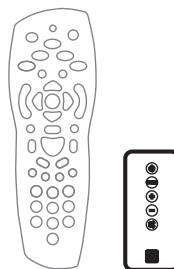

Technical specification

Dimensions (W x H x D): 240mm x 148mm x 226mm (each)

Power output: 2 x 50W

Speakers

Bass unit: 100mm

Treble unit: 25mm

Connection options

Bluetooth V4.0 including aptX®

2 metre 3.5mm jack lead

2 metre RCA phono lead

4 metre speaker cable

UK AC mains cable

EU AC mains cable

User manual

Finish Code

Jet Black QA7510

Urban White QA7520

Juice Red QA7530

Digital and analogue connections for TV / satellite / cable and music players

Stream music and soundtracks from mobile phones, tablets and laptops wirelessly using *bluetooth*® wireless technology aptX®