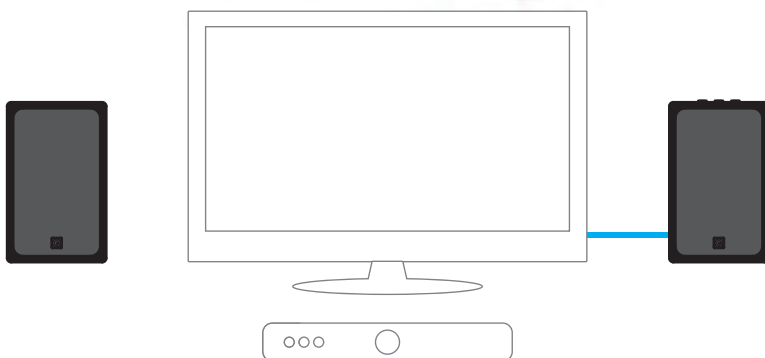

Finish Code

Jet Black QA7510

Urban White QA7520

Juice Red QA7530

Digital and analogue connections for TV / satellite / cable and music players